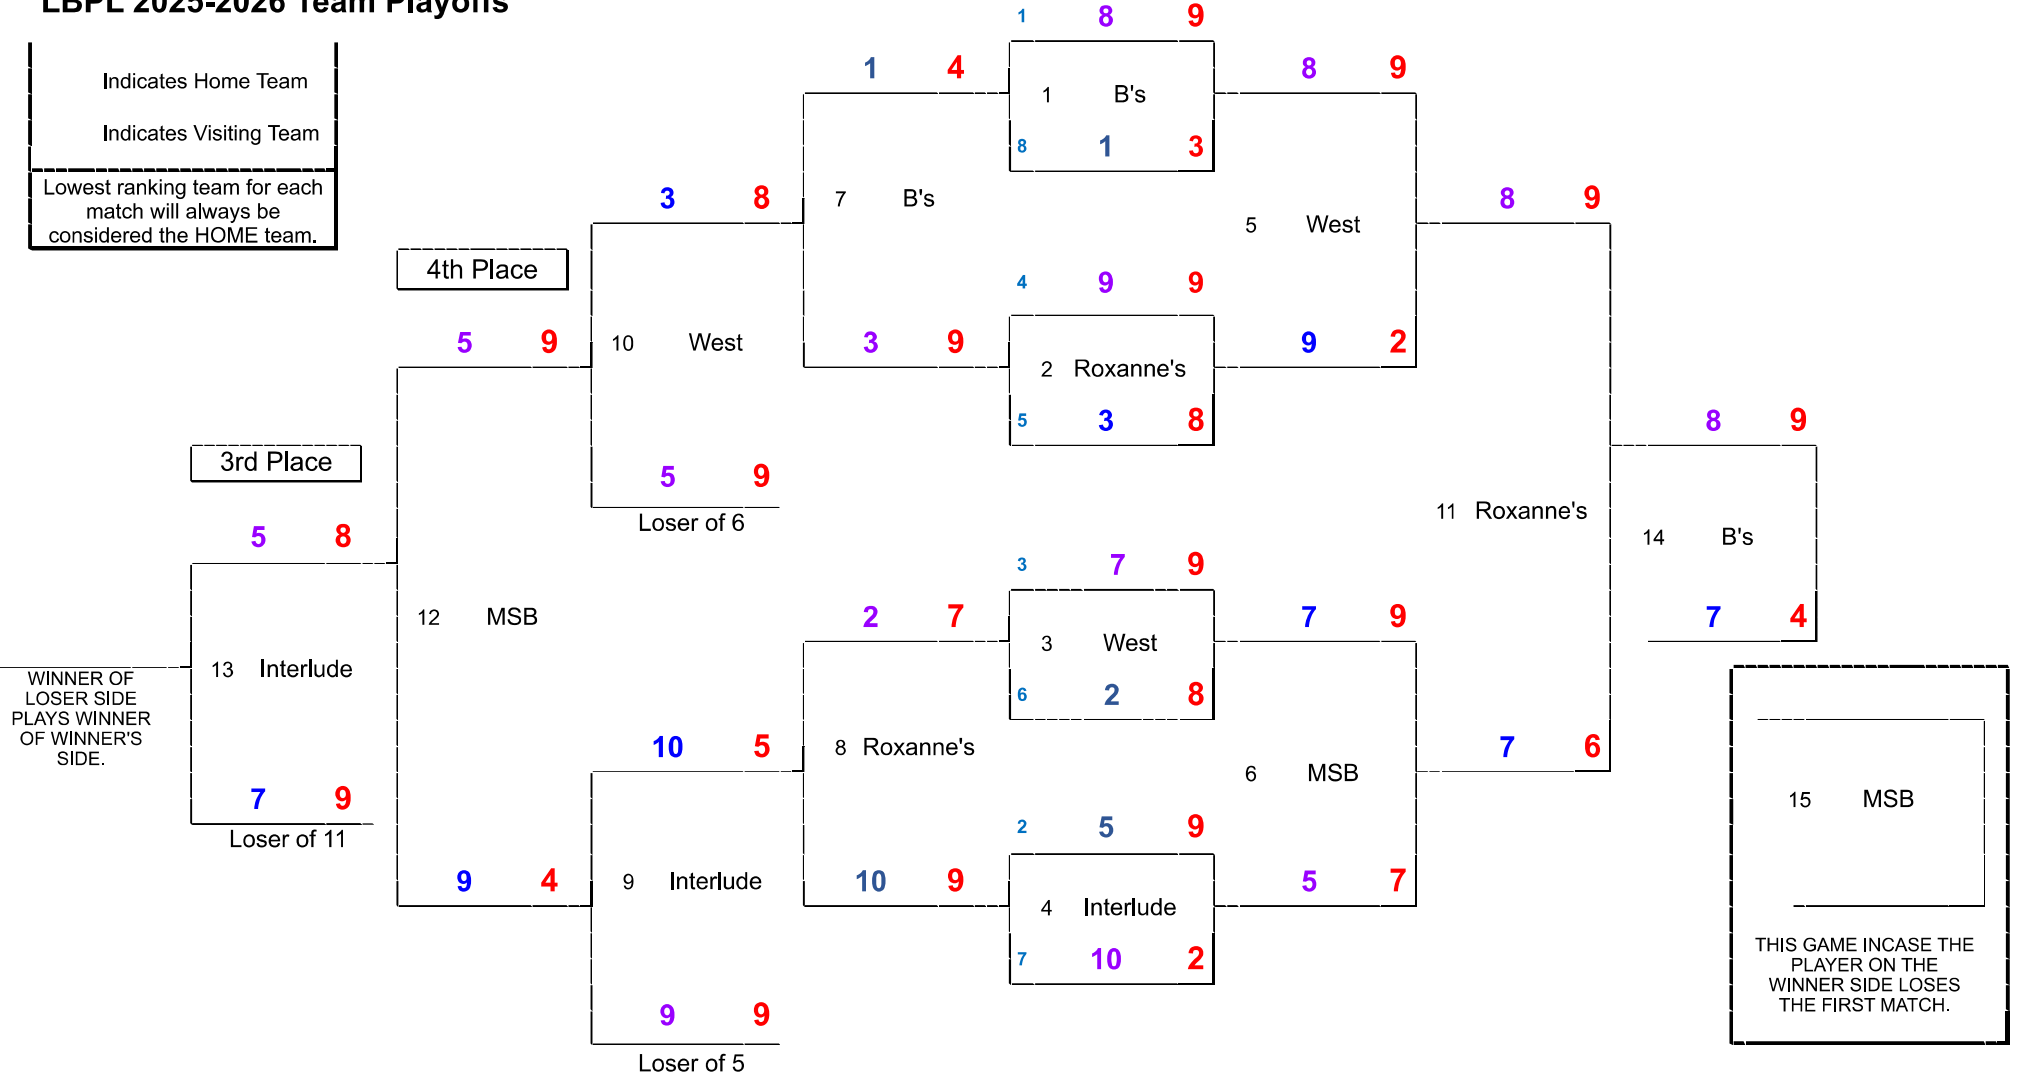

MONDAY
5/4/2026

TUESDAY
4/28/2026

MONDAY
4/27/2026

TUESDAY
4/21/2026

MONDAY
4/20/2026

TUESDAY
4/21/2026

MONDAY
4/27/2026

TUESDAY
5/5/2026

MONDAY
5/11/2026

LBPL 2025-2026 Team Playoffs

Indicates Home Team
Indicates Visiting Team
Lowest ranking team for each match will always be considered the HOME team.

TEAM #	TEAMS	CAPTAINS	SPONSOR BARS
8	Fool Em Again	MJ	MSB
5	RackStars	Mike V	B's
7	Rox One	Rich Curtis	Roxanne's
9	Lucy's Littles	Lucky	MSB
3	Tina's Terrors	Tina Thompson	Interlude
2	Rox Too!	Greg for Judy	Roxanne's
10	Just For Fun	Charlie	West
1	Can You Hear Me Now?	Rommel	Interlude

1ST	Fool Em Again
2ND	Rox One
3RD	RackStars
4TH	Lucy's Littles